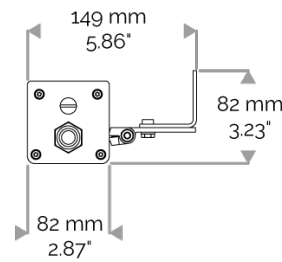

## X-LINE4 - DMX monochrome

810-4565-WL X-LINE4 48 230V WIRELESS DMX 3000K 2x5° L1237mm 48W IP66

### CABLES USED

DMX version: CONNECT SYSTEM cable. Length: 50cm.

### MECHANICAL FEATURES

IP66, IK06. Anodized aluminium profile. Clear PMMA. Silicone gasket. Delta Seal® treated stainless steel fasteners. Weights: 337mm : 2 kg. 637mm : 3,5 kg. 937mm : 4,5 kg. 1237mm : 6,2 kg. 1537mm : 7,1 kg.

### POWER

Product Led Power (W)	48,5
-----------------------	------