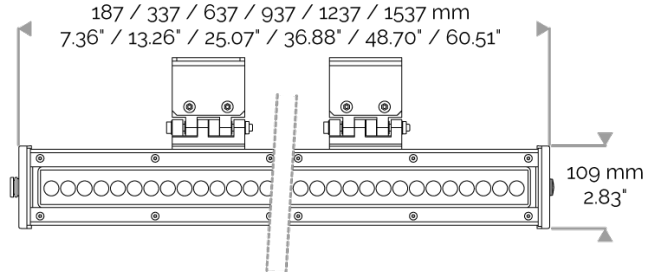

## X-LINE4 - DMX monochrome

810-4565-WL X-LINE4 48 230V WIRELESS DMX 3000K 2x5° L1237mm 48W IP66

### CABLES USED

DMX version: CONNECT SYSTEM cable. Length: 50cm.

### MECHANICAL FEATURES

IP66, IK06. Anodized aluminium profile. Clear PMMA. Silicone gasket. Delta Seal® treated stainless steel fasteners. Weights: 337mm : 2 kg. 637mm : 3,5 kg. 937mm : 4,5 kg. 1237mm : 6,2 kg. 1537mm : 7,1 kg.

### POWER

Product Led Power (W)	48,5
-----------------------	------