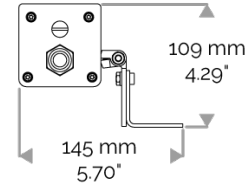

## X-LINE4 - DMX monochrome

810-4565-WL X-LINE4 48 230V WIRELESS DMX 3000K 2x5° L1237mm 48W IP66

### CABLES USED

DMX version: CONNECT SYSTEM cable. Length: 50cm.

### MECHANICAL FEATURES

IP66, IK06. Anodized aluminium profile. Clear PMMA. Silicone gasket. Delta Seal® treated stainless steel fasteners. Weights: 337mm : 2 kg. 637mm : 3,5 kg. 937mm : 4,5 kg. 1237mm : 6,2 kg. 1537mm : 7,1 kg.

### POWER

Product Led Power (W)	48,5
-----------------------	------