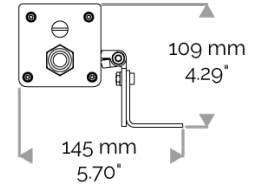

X-LINE4 - DMX monochrome

810-4545-WL X-LINE4 36 230V WIRELESS DMX 3000K 50x10° L937mm 36W IP66

APPLICATION

230V AC (except for the USA) high-power LED luminaire for outdoor lighting available. DO NOT RECESS. Accentuation lighting for architectural facades, shop fronts, sculptures, columns etc...

LIGHTING FEATURES

CRI170. High-power LED luminaire. Monochrome DMX version.

ELECTRICAL FEATURES

CONNECT SYSTEM for reliable and fast installation. Integrated DMX power supply. Built-in 10 kV/5 kA surge protection. For the USA please consult us.

CABLES USED

DMX version: CONNECT SYSTEM cable. Length: 50cm.

MECHANICAL FEATURES

IP66, IK06. Anodized aluminium profile. Clear PMMA. Silicone gasket. Delta Seal® treated stainless steel fasteners. Weights: 337mm : 2 kg. 637mm : 3,5 kg. 937mm : 4,5 kg. 1237mm : 6,2 kg. 1537mm : 7,1 kg.

INRUSH CURRENT

Inrush Current (A)	55
Inrush Current Time (µs)	270

POWER

Product Led Power (W)	36,4
-----------------------	------