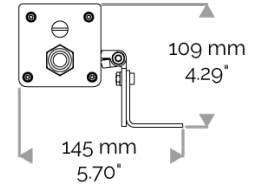

X-LINE4 - DMX monochrome

810-4530 X-LINE4 36 230V DMX 3000K 2x5° L937mm 36W IP66

APPLICATION

230V AC (except for the USA) high-power LED luminaire for outdoor lighting available. DO NOT RECESS. Accentuation lighting for architectural facades, shop fronts, sculptures, columns etc...

LIGHTING FEATURES

CRI170. High-power LED luminaire. Monochrome DMX version.

ELECTRICAL FEATURES

CONNECT SYSTEM for reliable and fast installation. Integrated DMX power supply. Built-in 10 kV/5 kA surge protection. For the USA please consult us.

CABLES USED

DMX version: CONNECT SYSTEM cable. Length: 50cm.

MECHANICAL FEATURES

IP66, IK06. Anodized aluminium profile. Clear PMMA. Silicone gasket. Delta Seal® treated stainless steel fasteners. Weights: 337mm : 2 kg. 637mm : 3,5 kg. 937mm : 4,5 kg. 1237mm : 6,2 kg. 1537mm : 7,1 kg.