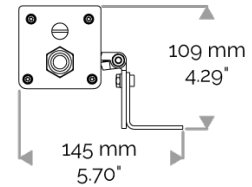

X-LINE4 - DMX monochrome

810-4500-WL X-LINE4 24 230V WIRELESS DMX 3000K 2x15° L637mm 24W IP66

APPLICATION

230V AC (except for the USA) high-power LED luminaire for outdoor lighting available. DO NOT RECESS. Accentuation lighting for architectural facades, shop fronts, sculptures, columns etc...

LIGHTING FEATURES

CRI170. High-power LED luminaire. Monochrome DMX version.

ELECTRICAL FEATURES

CONNECT SYSTEM for reliable and fast installation. Integrated DMX power supply. Built-in 10 kV/5 kA surge protection. For the USA please consult us.

CABLES USED

DMX version: CONNECT SYSTEM cable. Length: 50cm.

MECHANICAL FEATURES

IP66, IK06. Anodized aluminium profile. Clear PMMA. Silicone gasket. Delta Seal® treated stainless steel fasteners. Weights: 337mm : 2 kg. 637mm : 3,5 kg. 937mm : 4,5 kg. 1237mm : 6,2 kg. 1537mm : 7,1 kg.