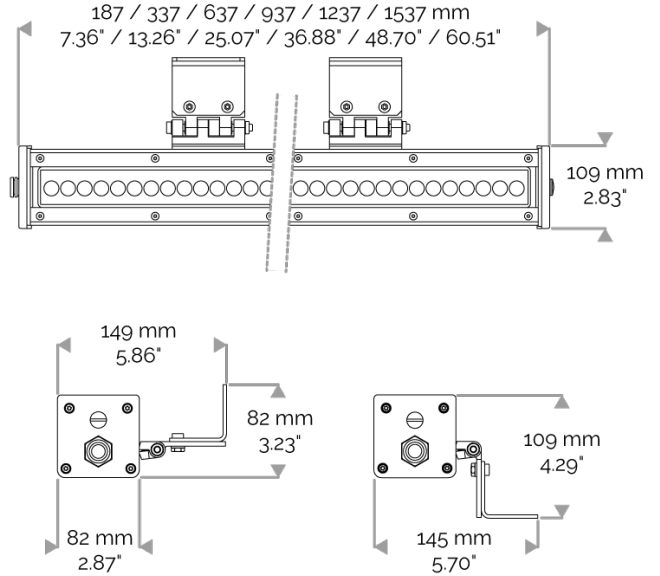

## X-LINE4 - DMX monochrome

810-4465-WL X-LINE4 12 230V WIRELESS DMX 3000K 2x15° L337mm 12W IP66

### CABLES USED

DMX version: CONNECT SYSTEM cable. Length: 50cm.

### MECHANICAL FEATURES

IP66, IK06. Anodized aluminium profile. Clear PMMA. Silicone gasket. Delta Seal® treated stainless steel fasteners. Weights: 337mm : 2 kg. 637mm : 3,5 kg. 937mm : 4,5 kg. 1237mm : 6,2 kg. 1537mm : 7,1 kg.

### POWER

Product Led Power (W)	12,1
-----------------------	------