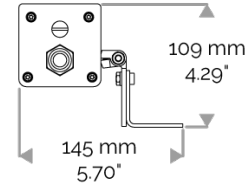

## X-LINE4 - DMX monochrome

810-4390-WL X-LINE4 60 230V WIRELESS DMX 2700K 2x5° L1537mm 60W IP66

### CABLES USED

DMX version: CONNECT SYSTEM cable. Length: 50cm.

### MECHANICAL FEATURES

IP66, IK06. Anodized aluminium profile. Clear PMMA. Silicone gasket. Delta Seal® treated stainless steel fasteners. Weights: 337mm : 2 kg. 637mm : 3,5 kg. 937mm : 4,5 kg. 1237mm : 6,2 kg. 1537mm : 7,1 kg.

### POWER

|                       |      |
|-----------------------|------|
| Product Led Power (W) | 60,6 |
|-----------------------|------|