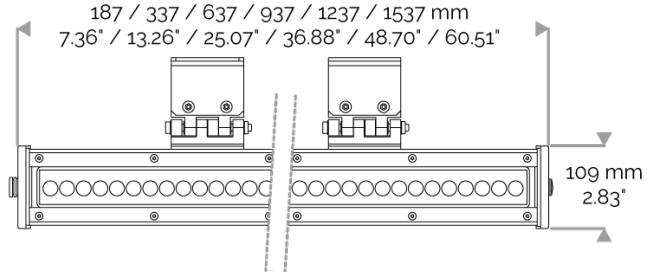

## X-LINE4 - DMX monochrome

810-4390-WL X-LINE4 60 230V WIRELESS DMX 2700K 2x5° L1537mm 60W IP66

### CABLES USED

DMX version: CONNECT SYSTEM cable. Length: 50cm.

### MECHANICAL FEATURES

IP66, IK06. Anodized aluminium profile. Clear PMMA. Silicone gasket. Delta Seal® treated stainless steel fasteners. Weights: 337mm : 2 kg. 637mm : 3,5 kg. 937mm : 4,5 kg. 1237mm : 6,2 kg. 1537mm : 7,1 kg.