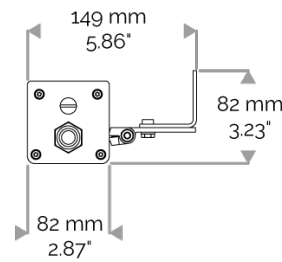

## X-LINE4 - DMX monochrome

810-4390-WL X-LINE4 60 230V WIRELESS DMX 2700K 2x5° L1537mm 60W IP66

### CABLES USED

DMX version: CONNECT SYSTEM cable. Length: 50cm.

### MECHANICAL FEATURES

IP66, IK06. Anodized aluminium profile. Clear PMMA. Silicone gasket. Delta Seal® treated stainless steel fasteners. Weights: 337mm : 2 kg. 637mm : 3,5 kg. 937mm : 4,5 kg. 1237mm : 6,2 kg. 1537mm : 7,1 kg.

### POWER

|                       |      |
|-----------------------|------|
| Product Led Power (W) | 60,6 |
|-----------------------|------|