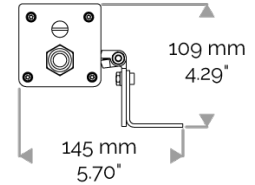

X-LINE4 - DMX monochrome

810-4370-WL X-LINE4 48 230V WIRELESS DMX 2700K 50x10° L1237mm 48W IP66

APPLICATION

230V AC (except for the USA) high-power LED luminaire for outdoor lighting available. DO NOT RECESS. Accentuation lighting for architectural facades, shop fronts, sculptures, columns etc...

LIGHTING FEATURES

CRI170. High-power LED luminaire. Monochrome DMX version.

ELECTRICAL FEATURES

CONNECT SYSTEM for reliable and fast installation. Integrated DMX power supply. Built-in 10 kV/5 kA surge protection. For the USA please consult us.

CABLES USED

DMX version: CONNECT SYSTEM cable. Length: 50cm.

MECHANICAL FEATURES

IP66, IK06. Anodized aluminium profile. Clear PMMA. Silicone gasket. Delta Seal® treated stainless steel fasteners. Weights: 337mm : 2 kg. 637mm : 3,5 kg. 937mm : 4,5 kg. 1237mm : 6,2 kg. 1537mm : 7,1 kg.