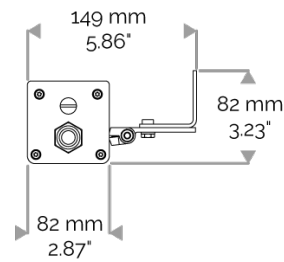

X-LINE4 - DMX monochrome

810-4370-WL X-LINE4 48 230V WIRELESS DMX 2700K 50x10° L1237mm 48W IP66

APPLICATION

230V AC (except for the USA) high-power LED luminaire for outdoor lighting available. DO NOT RECESS. Accentuation lighting for architectural facades, shop fronts, sculptures, columns etc...

CABLES USED

DMX version: CONNECT SYSTEM cable. Length: 50cm.

MECHANICAL FEATURES

IP66, IK06. Anodized aluminium profile. Clear PMMA. Silicone gasket. Delta Seal® treated stainless steel fasteners. Weights: 337mm : 2 kg. 637mm : 3,5 kg. 937mm : 4,5 kg. 1237mm : 6,2 kg. 1537mm : 7,1 kg.

INRUSH CURRENT

Inrush Current (A)	100
Inrush Current Time (µs)	210

POWER

Product Led Power (W)	48,5
-----------------------	------