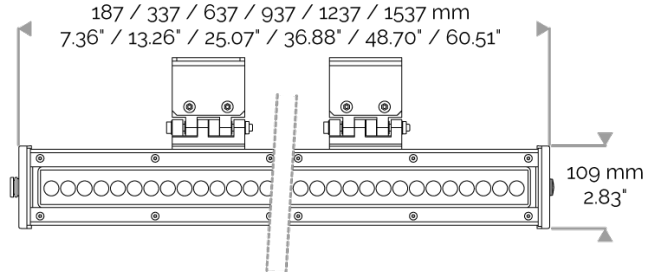

X-LINE4 - DMX monochrome

810-4370-WL X-LINE4 48 230V WIRELESS DMX 2700K 50x10° L1237mm 48W IP66

APPLICATION

230V AC (except for the USA) high-power LED luminaire for outdoor lighting available. DO NOT RECESS. Accentuation lighting for architectural facades, shop fronts, sculptures, columns etc...

LIGHTING FEATURES

CRI170. High-power LED luminaire. Monochrome DMX version.

ELECTRICAL FEATURES

CONNECT SYSTEM for reliable and fast installation. Integrated DMX power supply. Built-in 10 kV/5 kA surge protection. For the USA please consult us.

CABLES USED

DMX version: CONNECT SYSTEM cable. Length: 50cm.

MECHANICAL FEATURES

IP66, IK06. Anodized aluminium profile. Clear PMMA. Silicone gasket. Delta Seal® treated stainless steel fasteners. Weights: 337mm : 2 kg. 637mm : 3,5 kg. 937mm : 4,5 kg. 1237mm : 6,2 kg. 1537mm : 7,1 kg.

INRUSH CURRENT

Inrush Current (A)	100
Inrush Current Time (µs)	210

POWER

Product Led Power (W)	48,5
-----------------------	------