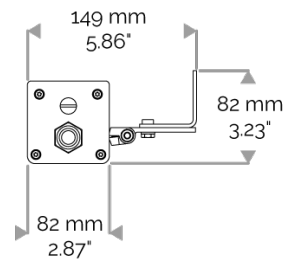

## X-LINE4 - DMX monochrome

810-4365-WL X-LINE4 48 230V WIRELESS DMX 2700K 2x22.5° L1237mm 48W IP66

### CABLES USED

DMX version: CONNECT SYSTEM cable. Length: 50cm.

### MECHANICAL FEATURES

IP66, IK06. Anodized aluminium profile. Clear PMMA. Silicone gasket. Delta Seal® treated stainless steel fasteners. Weights: 337mm : 2 kg. 637mm : 3,5 kg. 937mm : 4,5 kg. 1237mm : 6,2 kg. 1537mm : 7,1 kg.

### POWER

Product Led Power (W)	48,5
-----------------------	------