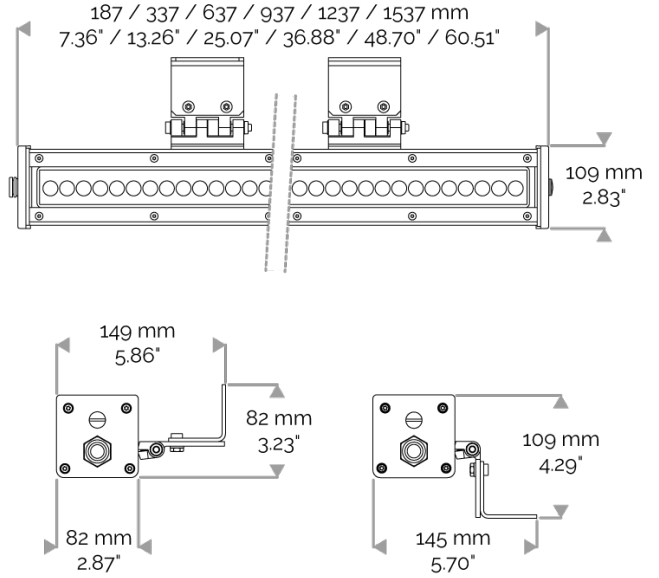

## X-LINE4 - DMX monochrome

810-4360-WL X-LINE4 48 230V WIRELESS DMX 2700K 2x15° L1237mm 48W IP66

### CABLES USED

DMX version: CONNECT SYSTEM cable. Length: 50cm.

### MECHANICAL FEATURES

IP66, IK06. Anodized aluminium profile. Clear PMMA. Silicone gasket. Delta Seal® treated stainless steel fasteners. Weights: 337mm : 2 kg. 637mm : 3,5 kg. 937mm : 4,5 kg. 1237mm : 6,2 kg. 1537mm : 7,1 kg.

### POWER

Product Led Power (W)	48,5
-----------------------	------