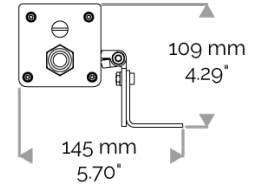

## X-LINE4 - DMX monochrome

810-4355-WL X-LINE4 48 230V WIRELESS DMX 2700K 2x5° L1237mm 48W IP66

### CABLES USED

DMX version: CONNECT SYSTEM cable. Length: 50cm.

### MECHANICAL FEATURES

IP66, IK06. Anodized aluminium profile. Clear PMMA. Silicone gasket. Delta Seal® treated stainless steel fasteners. Weights: 337mm : 2 kg. 637mm : 3,5 kg. 937mm : 4,5 kg. 1237mm : 6,2 kg. 1537mm : 7,1 kg.

### POWER

Product Led Power (W)	48,5
-----------------------	------