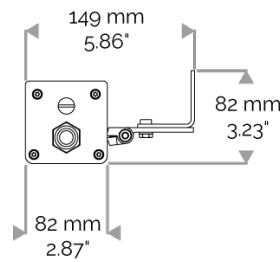

## X-LINE4 - DMX monochrome

810-4355-WL X-LINE4 48 230V WIRELESS DMX 2700K 2x5° L1237mm 48W IP66

### CABLES USED

DMX version: CONNECT SYSTEM cable. Length: 50cm.

### MECHANICAL FEATURES

IP66, IK06. Anodized aluminium profile. Clear PMMA. Silicone gasket. Delta Seal® treated stainless steel fasteners. Weights: 337mm : 2 kg. 637mm : 3,5 kg. 937mm : 4,5 kg. 1237mm : 6,2 kg. 1537mm : 7,1 kg.

### POWER

Product Led Power (W)	48,5
-----------------------	------