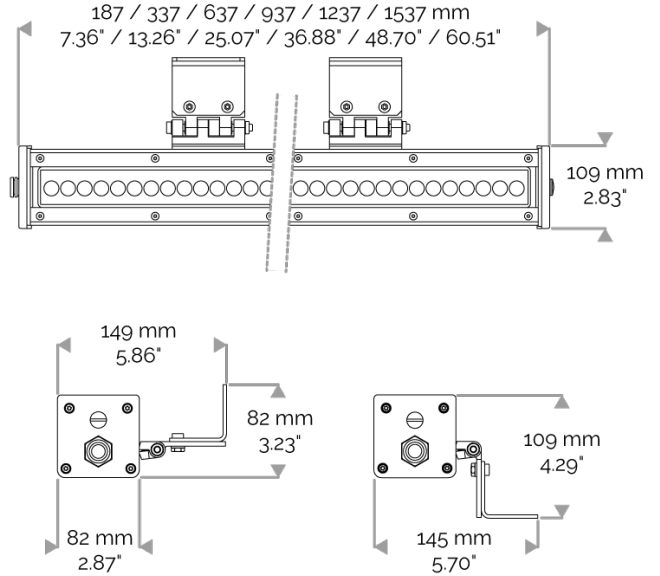

X-LINE4 - DMX monochrome

810-4355 X-LINE4 48 230V DMX 2700K 2x5° L1237mm 48W IP66

APPLICATION

230V AC (except for the USA) high-power LED luminaire for outdoor lighting available. DO NOT RECESS. Accentuation lighting for architectural facades, shop fronts, sculptures, columns etc...

LIGHTING FEATURES

CRI170. High-power LED luminaire. Monochrome DMX version.

ELECTRICAL FEATURES

CONNECT SYSTEM for reliable and fast installation. Integrated DMX power supply. Built-in 10 kV/5 kA surge protection. For the USA please consult us.

CABLES USED

DMX version: CONNECT SYSTEM cable. Length: 50cm.

MECHANICAL FEATURES

IP66, IK06. Anodized aluminium profile. Clear PMMA. Silicone gasket. Delta Seal® treated stainless steel fasteners. Weights: 337mm : 2 kg. 637mm : 3,5 kg. 937mm : 4,5 kg. 1237mm : 6,2 kg. 1537mm : 7,1 kg.

INRUSH CURRENT

Inrush Current (A)	100
Inrush Current Time (µs)	210

POWER

Product Led Power (W)	48,5
-----------------------	------