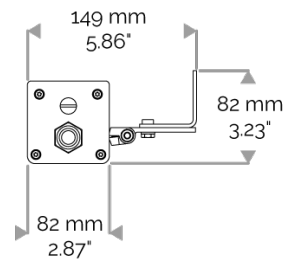

X-LINE4 - DMX monochrome

810-4325-WL X-LINE4 36 230V WIRELESS DMX 2700K 2x15° L937mm 36W IP66

APPLICATION

230V AC (except for the USA) high-power LED luminaire for outdoor lighting available. DO NOT RECESS. Accentuation lighting for architectural facades, shop fronts, sculptures, columns etc...

LIGHTING FEATURES

CRI170. High-power LED luminaire. Monochrome DMX version.

ELECTRICAL FEATURES

CONNECT SYSTEM for reliable and fast installation. Integrated DMX power supply. Built-in 10 kV/5 kA surge protection. For the USA please consult us.

CABLES USED

DMX version: CONNECT SYSTEM cable. Length: 50cm.

MECHANICAL FEATURES

IP66, IK06. Anodized aluminium profile. Clear PMMA. Silicone gasket. Delta Seal® treated stainless steel fasteners. Weights: 337mm : 2 kg. 637mm : 3,5 kg. 937mm : 4,5 kg. 1237mm : 6,2 kg. 1537mm : 7,1 kg.

WARRANTY

5-year warranty: on LED module and driver (see the FLUX conditions).

Lifetime: 60 000 hours L80 B10

LUMEN DATA

Lumen nominal total warm white 2700K (lm)	3492
lm/W LED warm white 2700K	96
Qty LED	36
Ta max.	30°C
Tj (at 25°C)	85°C

INRUSH CURRENT

Inrush Current (A)	55
Inrush Current Time (µs)	270

POWER

Product Led Power (W)	36,4