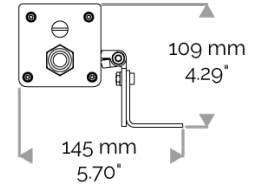

X-LINE4 - DMX monochrome

810-4315-WL X-LINE4 36 230V WIRELESS DMX 2700K 2x2° L937mm 36W IP66

APPLICATION

230V AC (except for the USA) high-power LED luminaire for outdoor lighting available. DO NOT RECESS. Accentuation lighting for architectural facades, shop fronts, sculptures, columns etc...

LIGHTING FEATURES

CRI170. High-power LED luminaire. Monochrome DMX version.

ELECTRICAL FEATURES

CONNECT SYSTEM for reliable and fast installation. Integrated DMX power supply. Built-in 10 kV/5 kA surge protection. For the USA please consult us.

CABLES USED

DMX version: CONNECT SYSTEM cable. Length: 50cm.

MECHANICAL FEATURES

IP66, IK06. Anodized aluminium profile. Clear PMMA. Silicone gasket. Delta Seal® treated stainless steel fasteners. Weights: 337mm : 2 kg. 637mm : 3,5 kg. 937mm : 4,5 kg. 1237mm : 6,2 kg. 1537mm : 7,1 kg.