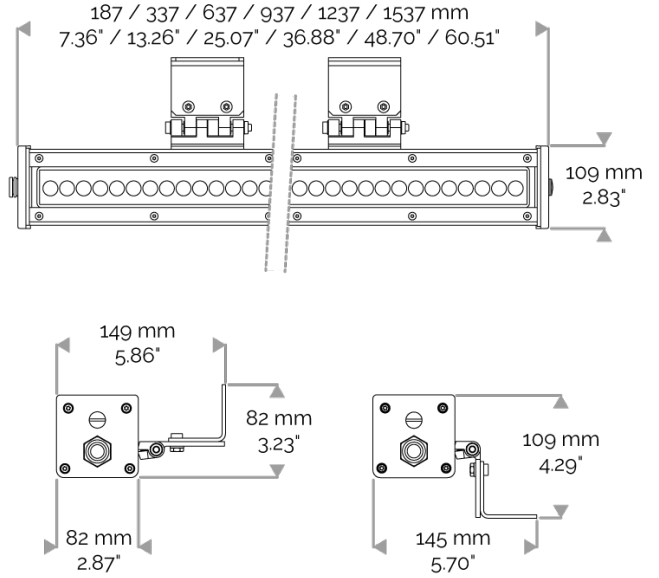

X-LINE4 - DMX monochrome

810-4280-WL X-LINE4 24 230V WIRELESS DMX 2700K 2x2° L637mm 24W IP66

APPLICATION

230V AC (except for the USA) high-power LED luminaire for outdoor lighting available. DO NOT RECESS. Accentuation lighting for architectural facades, shop fronts, sculptures, columns etc...

LIGHTING FEATURES

CRI170. High-power LED luminaire. Monochrome DMX version.

ELECTRICAL FEATURES

CONNECT SYSTEM for reliable and fast installation. Integrated DMX power supply. Built-in 10 kV/5 kA surge protection. For the USA please consult us.

CABLES USED

DMX version: CONNECT SYSTEM cable. Length: 50cm.

MECHANICAL FEATURES

IP66, IK06. Anodized aluminium profile. Clear PMMA. Silicone gasket. Delta Seal® treated stainless steel fasteners. Weights: 337mm : 2 kg. 637mm : 3,5 kg. 937mm : 4,5 kg. 1237mm : 6,2 kg. 1537mm : 7,1 kg.

INRUSH CURRENT

Inrush Current (A)	50
Inrush Current Time (µs)	210

POWER

Product Led Power (W)	24,2
-----------------------	------