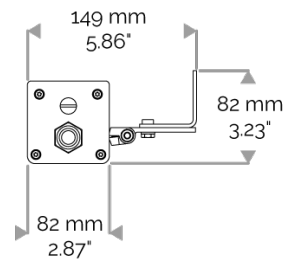

X-LINE4 - DMX monochrome

810-4255 X-LINE4 12 230V DMX 2700K 2x15° L337mm 12W IP66

APPLICATION

230V AC (except for the USA) high-power LED luminaire for outdoor lighting available. DO NOT RECESS. Accentuation lighting for architectural facades, shop fronts, sculptures, columns etc...

LIGHTING FEATURES

CRI170. High-power LED luminaire. Monochrome DMX version.

ELECTRICAL FEATURES

CONNECT SYSTEM for reliable and fast installation. Integrated DMX power supply. Built-in 10 kV/5 kA surge protection. For the USA please consult us.

CABLES USED

DMX version: CONNECT SYSTEM cable. Length: 50cm.

MECHANICAL FEATURES

IP66, IK06. Anodized aluminium profile. Clear PMMA. Silicone gasket. Delta Seal® treated stainless steel fasteners. Weights: 337mm : 2 kg. 637mm : 3,5 kg. 937mm : 4,5 kg. 1237mm : 6,2 kg. 1537mm : 7,1 kg.

WARRANTY

5-year warranty: on LED module and driver (see the FLUX conditions).

Lifetime: 60 000 hours L80 B10

LUMEN DATA

Lumen nominal total warm white 2700K (lm)	1164
lm/W LED warm white 2700K	96
Qty LED	12
Ta max.	30°C
Tj (at 25°C)	85°C

INRUSH CURRENT

Inrush Current (A)	40

POWER

Product Led Power (W)	12,1