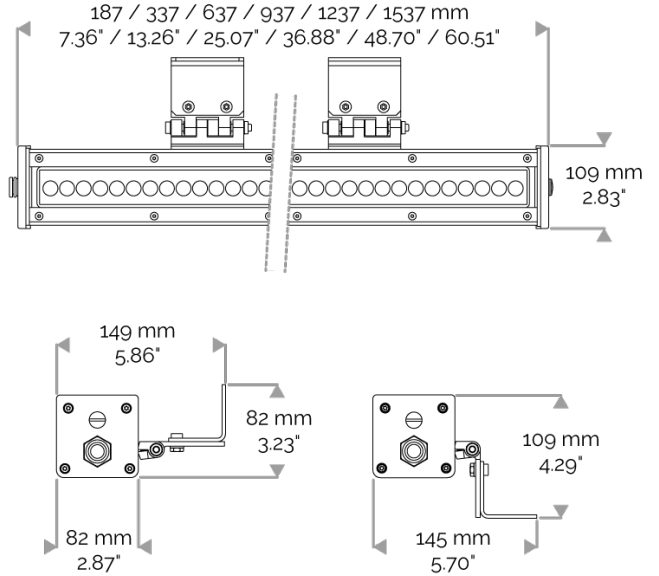

X-LINE4 - DMX monochrome

810-4250-WL X-LINE4 12 230V WIRELESS DMX 2700K 2x5° L337mm 12W IP66

APPLICATION

230V AC (except for the USA) high-power LED luminaire for outdoor lighting available. DO NOT RECESS. Accentuation lighting for architectural facades, shop fronts, sculptures, columns etc...

LIGHTING FEATURES

CRI170. High-power LED luminaire. Monochrome DMX version.

ELECTRICAL FEATURES

CONNECT SYSTEM for reliable and fast installation. Integrated DMX power supply. Built-in 10 kV/5 kA surge protection. For the USA please consult us.

CABLES USED

DMX version: CONNECT SYSTEM cable. Length: 50cm.

MECHANICAL FEATURES

IP66, IK06. Anodized aluminium profile. Clear PMMA. Silicone gasket. Delta Seal® treated stainless steel fasteners. Weights: 337mm : 2 kg. 637mm : 3,5 kg. 937mm : 4,5 kg. 1237mm : 6,2 kg. 1537mm : 7,1 kg.

INRUSH CURRENT

Inrush Current (A)	40
--------------------	----

POWER

Product Led Power (W)	12,1
-----------------------	------